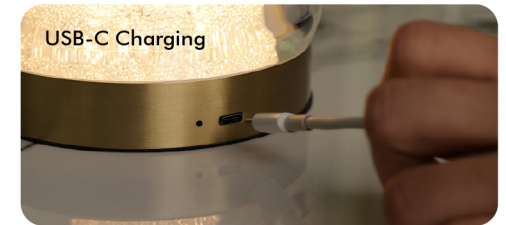

Restaurant Table

Living Room

Easy to assemble & Disassemble

USB-C Charging

Gentle touch to on/off

Warm Lighting

Rechargeable Battery

Glare-Free Lighting