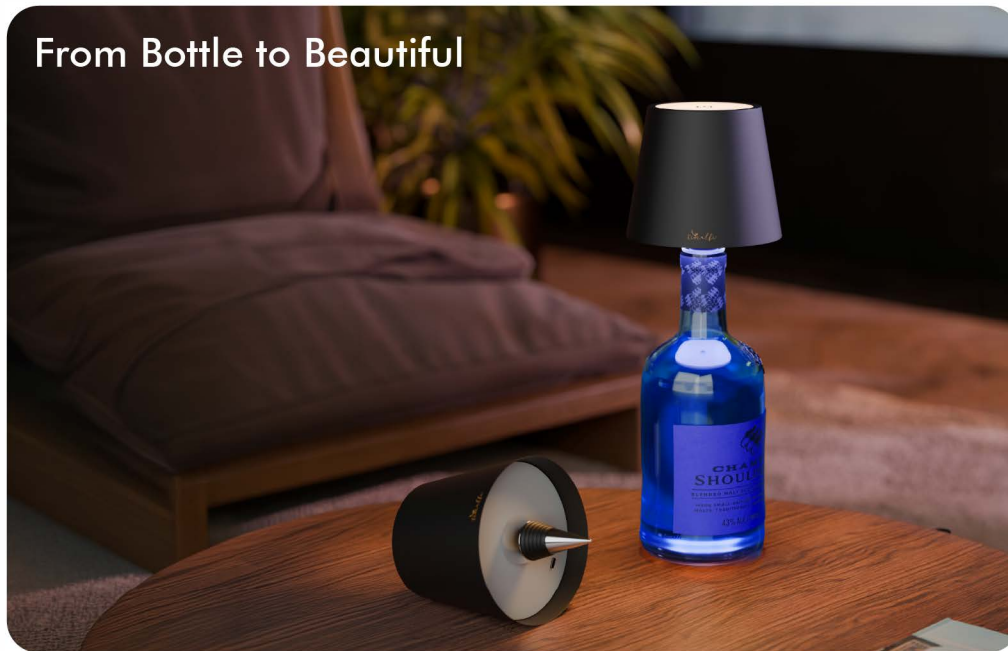

Vino

Every Bottle has a Beauty

MRP: ₹1599/-

Easy Fit
Set The Mood

Single Touch
Sensor

From Bottle to Beautiful

3000K

4000K