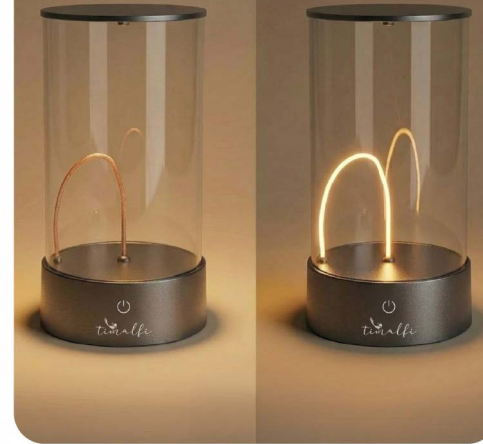

Magnetic Bead That
Expresses Warmth