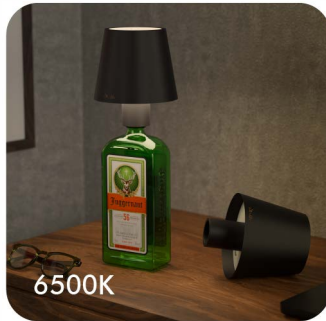

CATALOG

MAY 2026

Iris

Every Bottle has a Beauty

MRP.: ₹1599/-

Easy Fit
Set The Mood

Single Touch
Sensor

From Bottle to Beautiful

3000K

4000K

6500K

Creative design with a luminous charm

Energy Efficient
Lighting

USB-C
Rechargeable

Single Touch
Sensor

Glare-Free
Light

Dimmable
Brightness

Iris

Every Bottle has a Beauty

MRP.: ₹1599/-

Easy Fit
Set The Mood

Single Touch
Sensor

From Bottle to Beautiful

3000K