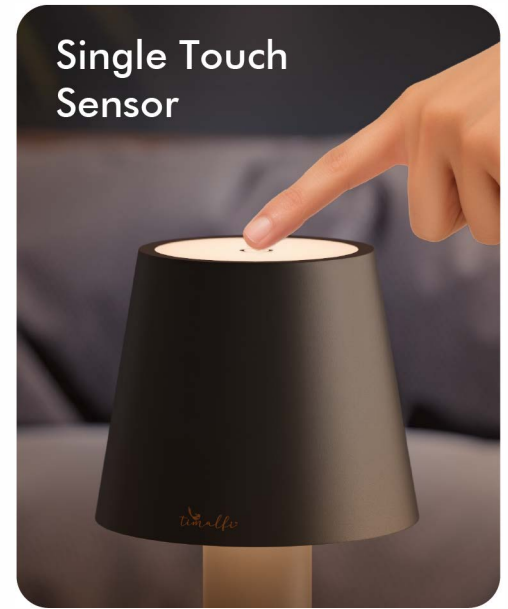

Single Touch
Sensor