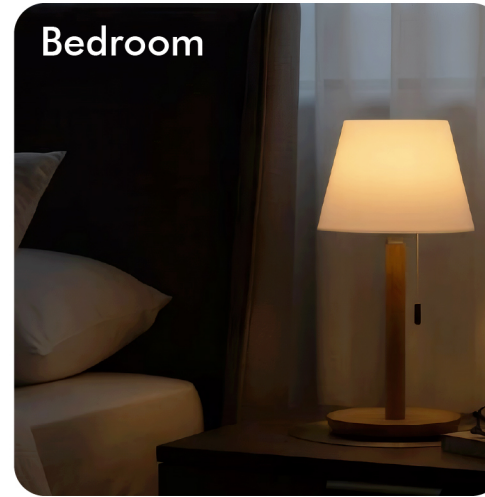

CRI >80
High CRI Index

Energy Efficient Lighting

Bellara

Crafted in Real Bamboo

MRP.: ₹3299/-

Bedroom

Restaurant Table

Living Room