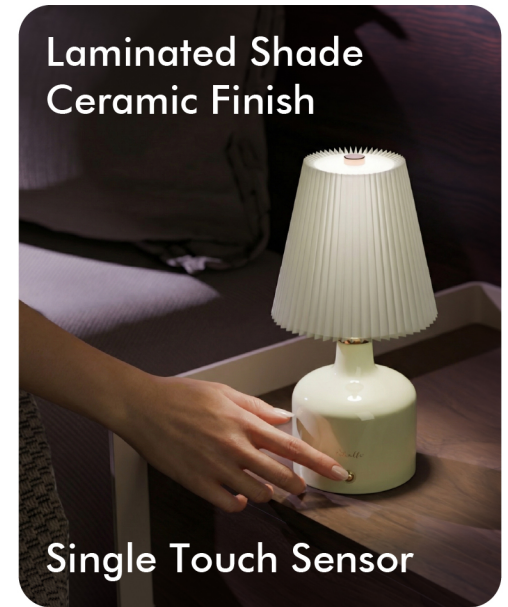

Laminated Shade Ceramic Finish

Single Touch Sensor