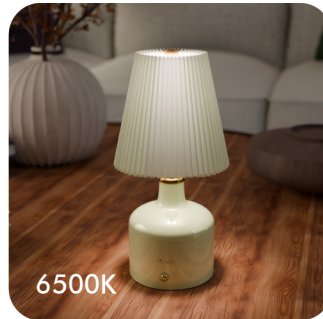

A Classic Touch For Modern Spaces

3000K

4000K

6500K

Where tradition meets timeless design

Energy Efficient Lighting

USB-C Rechargeable

Single Touch Sensor