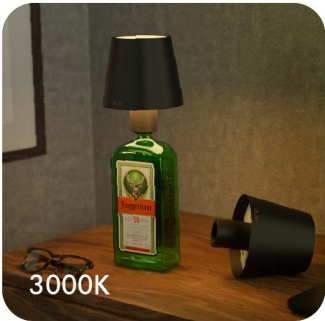

CATALOG

MAY 2026

Iris

Every Bottle has a Beauty

MRP.: ₹1599/-

Easy Fit
Set The Mood

Single Touch
Sensor

From Bottle to Beautiful

3000K

4000K

6500K

Creative design with a luminous charm

Energy Efficient
Lighting

USB-C
Rechargeable

Single Touch
Sensor

Glare-Free
Light

Dimmable
Brightness

Iris

Every Bottle has a Beauty

MRP.: ₹1599/-

Easy Fit
Set The Mood

Single Touch
Sensor

From Bottle to Beautiful

3000K