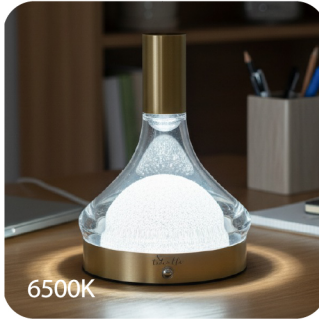

6500K

timalfi

Three shades of brilliance

Bedroom