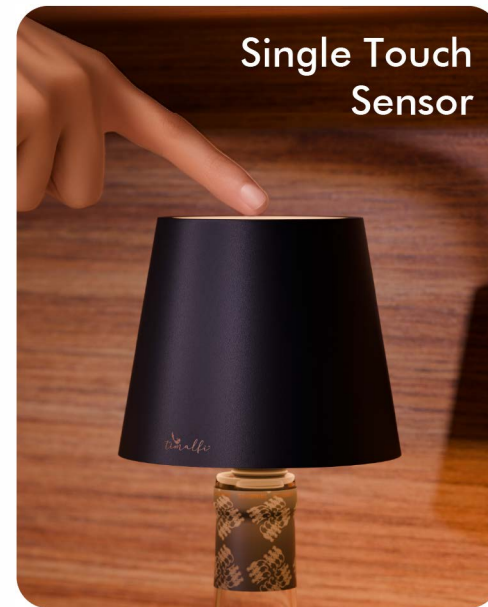

Vino

Every Bottle has a Beauty

MRP: ₹1599/-

Easy Fit
Set The Mood

Single Touch
Sensor

From Bottle to Beautiful

3000K

4000K

6500K

Designed to accentuate everyday décor

Energy Efficient
Lighting

USB-C
Rechargeable

Single Touch
Sensor

Glare-Free
Light

Dimmable
Brightness

Vino