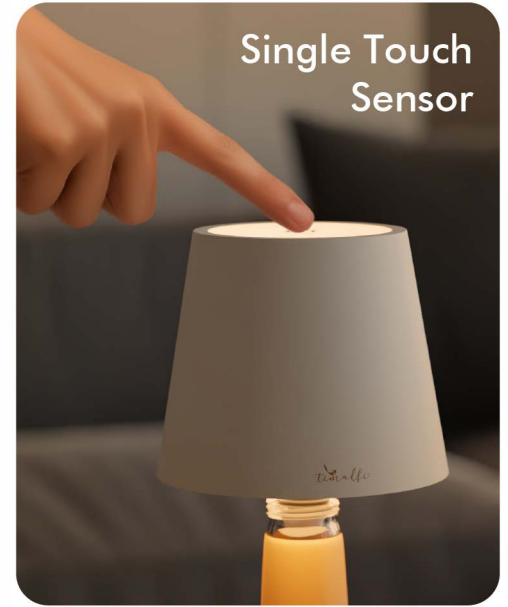

Every Bottle has a Beauty

MRP: ₹1599/-

Easy Fit
Set The Mood

Single Touch
Sensor

From Bottle to Beautiful

3000K

4000K

6500K